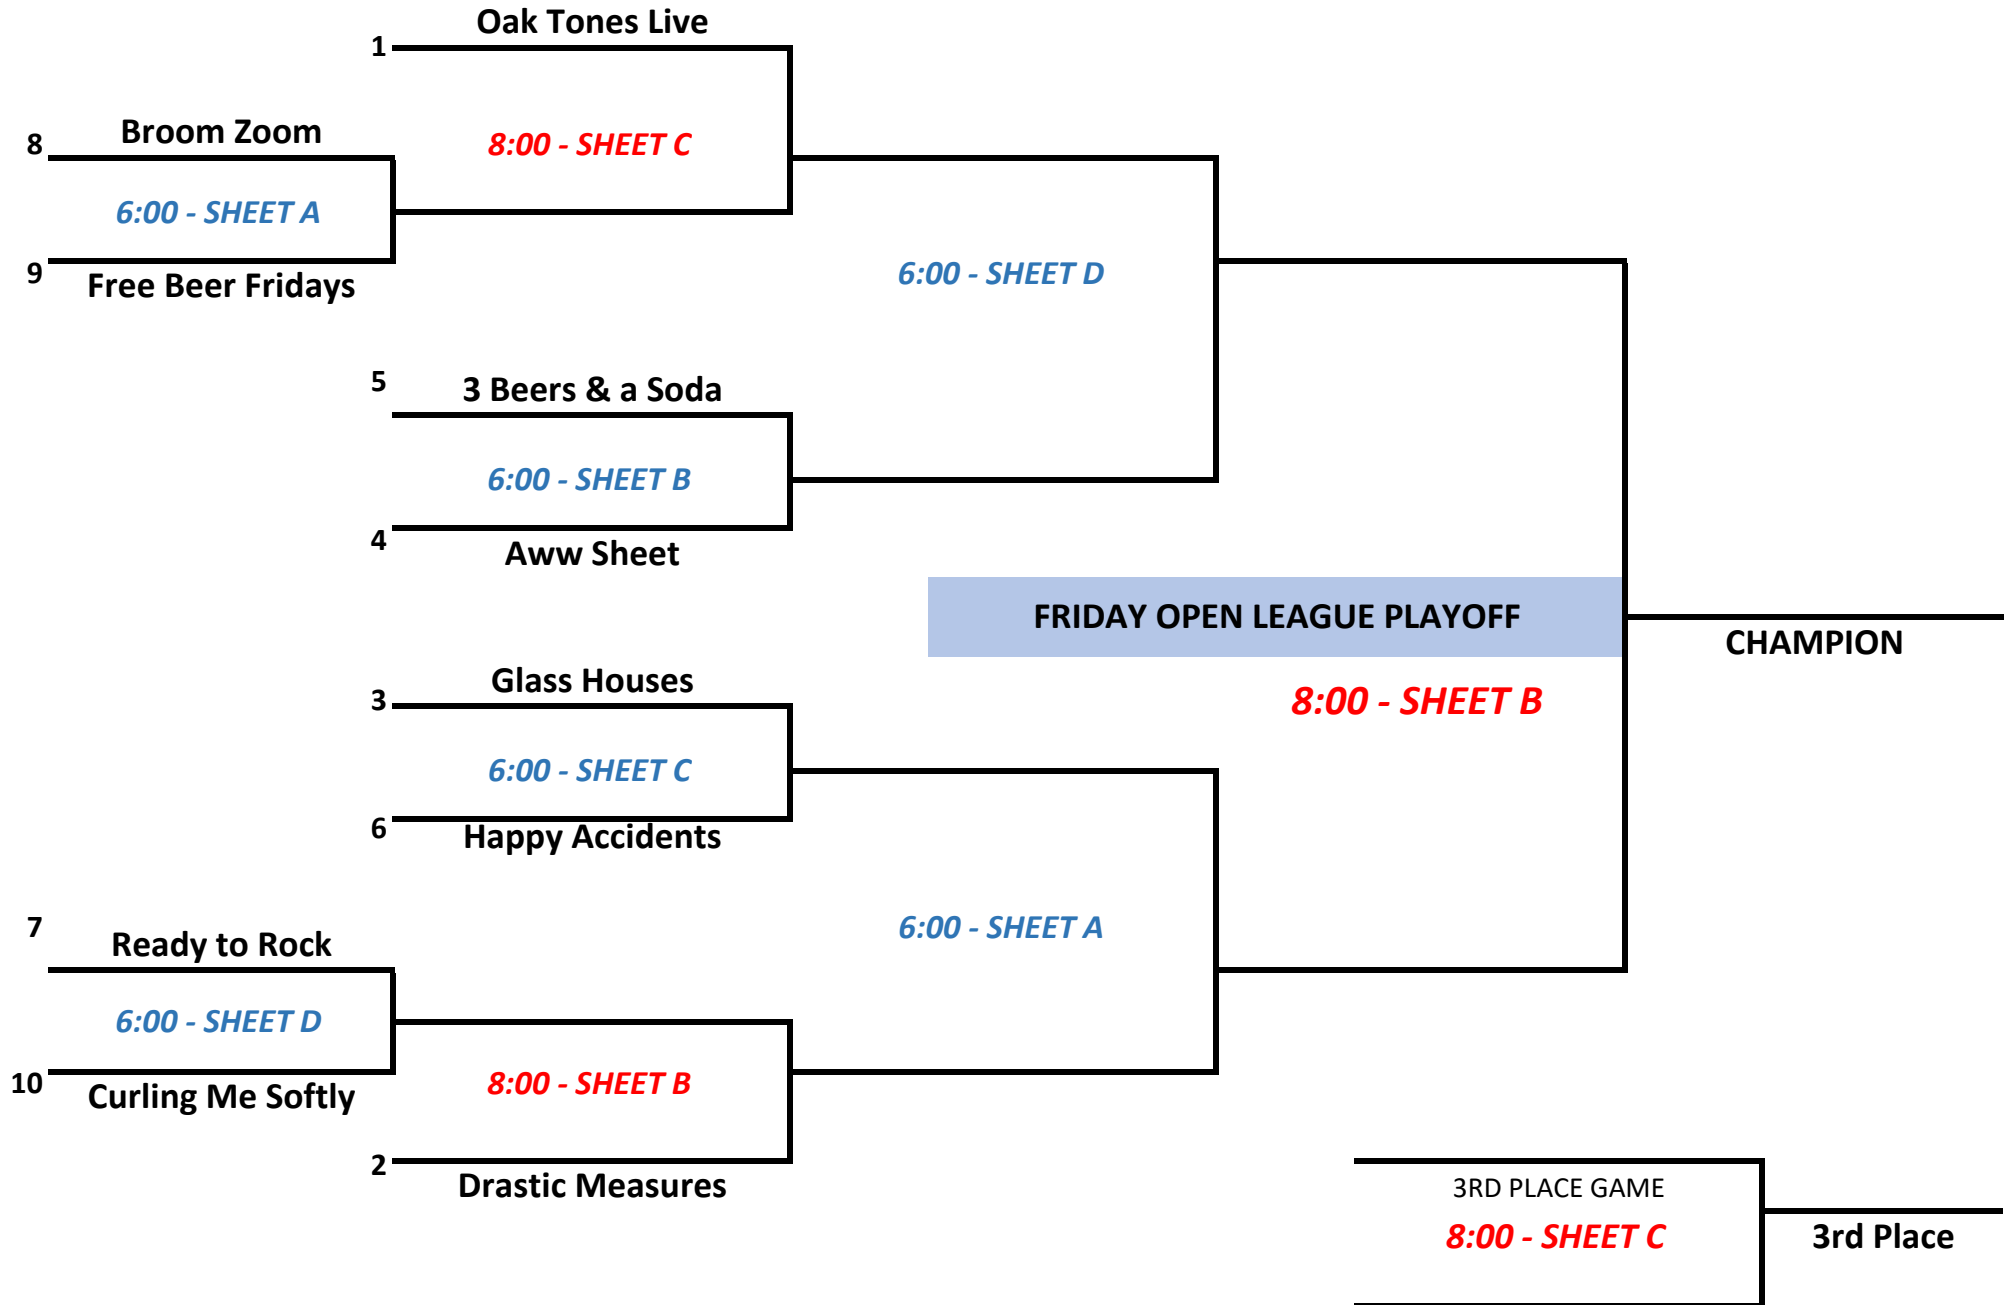

FRIDAY, MARCH 15

FRIDAY, MARCH 22

FRIDAY, MARCH 22

Loser of 8/9 Game

6:00 - SHEET C

Loser of 4/5 Game

8:00 - SHEET A

**CONSOLATION
CHAMPION**

Loser of 3/6 Game

6:00 - SHEET B

Loser of 7/10 Game

CONSOLATION FUN GAME

7:45 - SHEET D