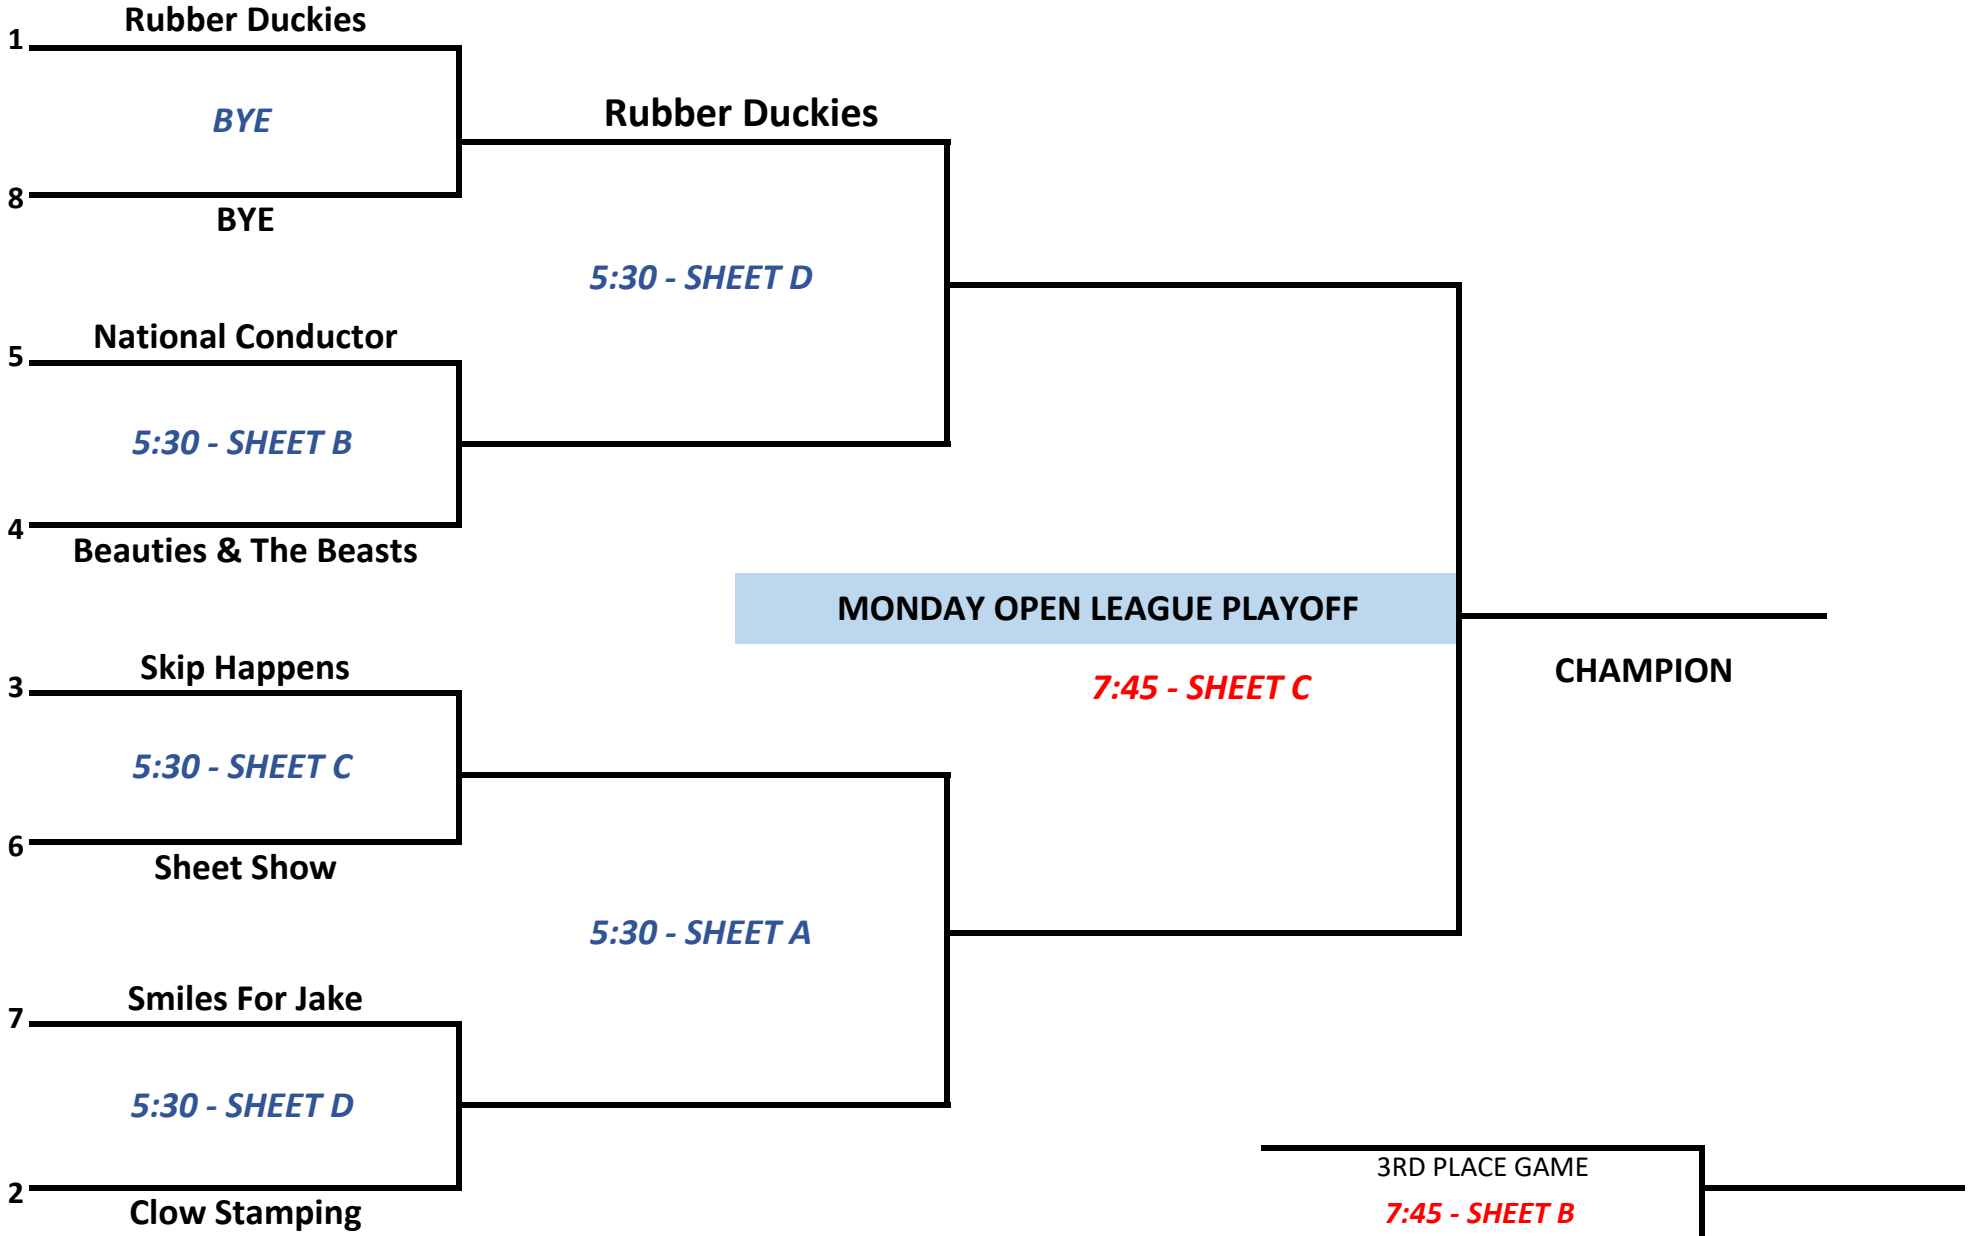

MONDAY, DECEMBER 9

MONDAY, DECEMBER 16

MONDAY, DECEMBER 16

Loser 1 vs 8

BYE

5:30 - SHEET C

Loser 4 vs 5

Consolation

7:45 - SHEET A

**CONSOLATION
CHAMPION**

Loser 3 vs 6

5:30 - SHEET B

Loser 2 vs 7