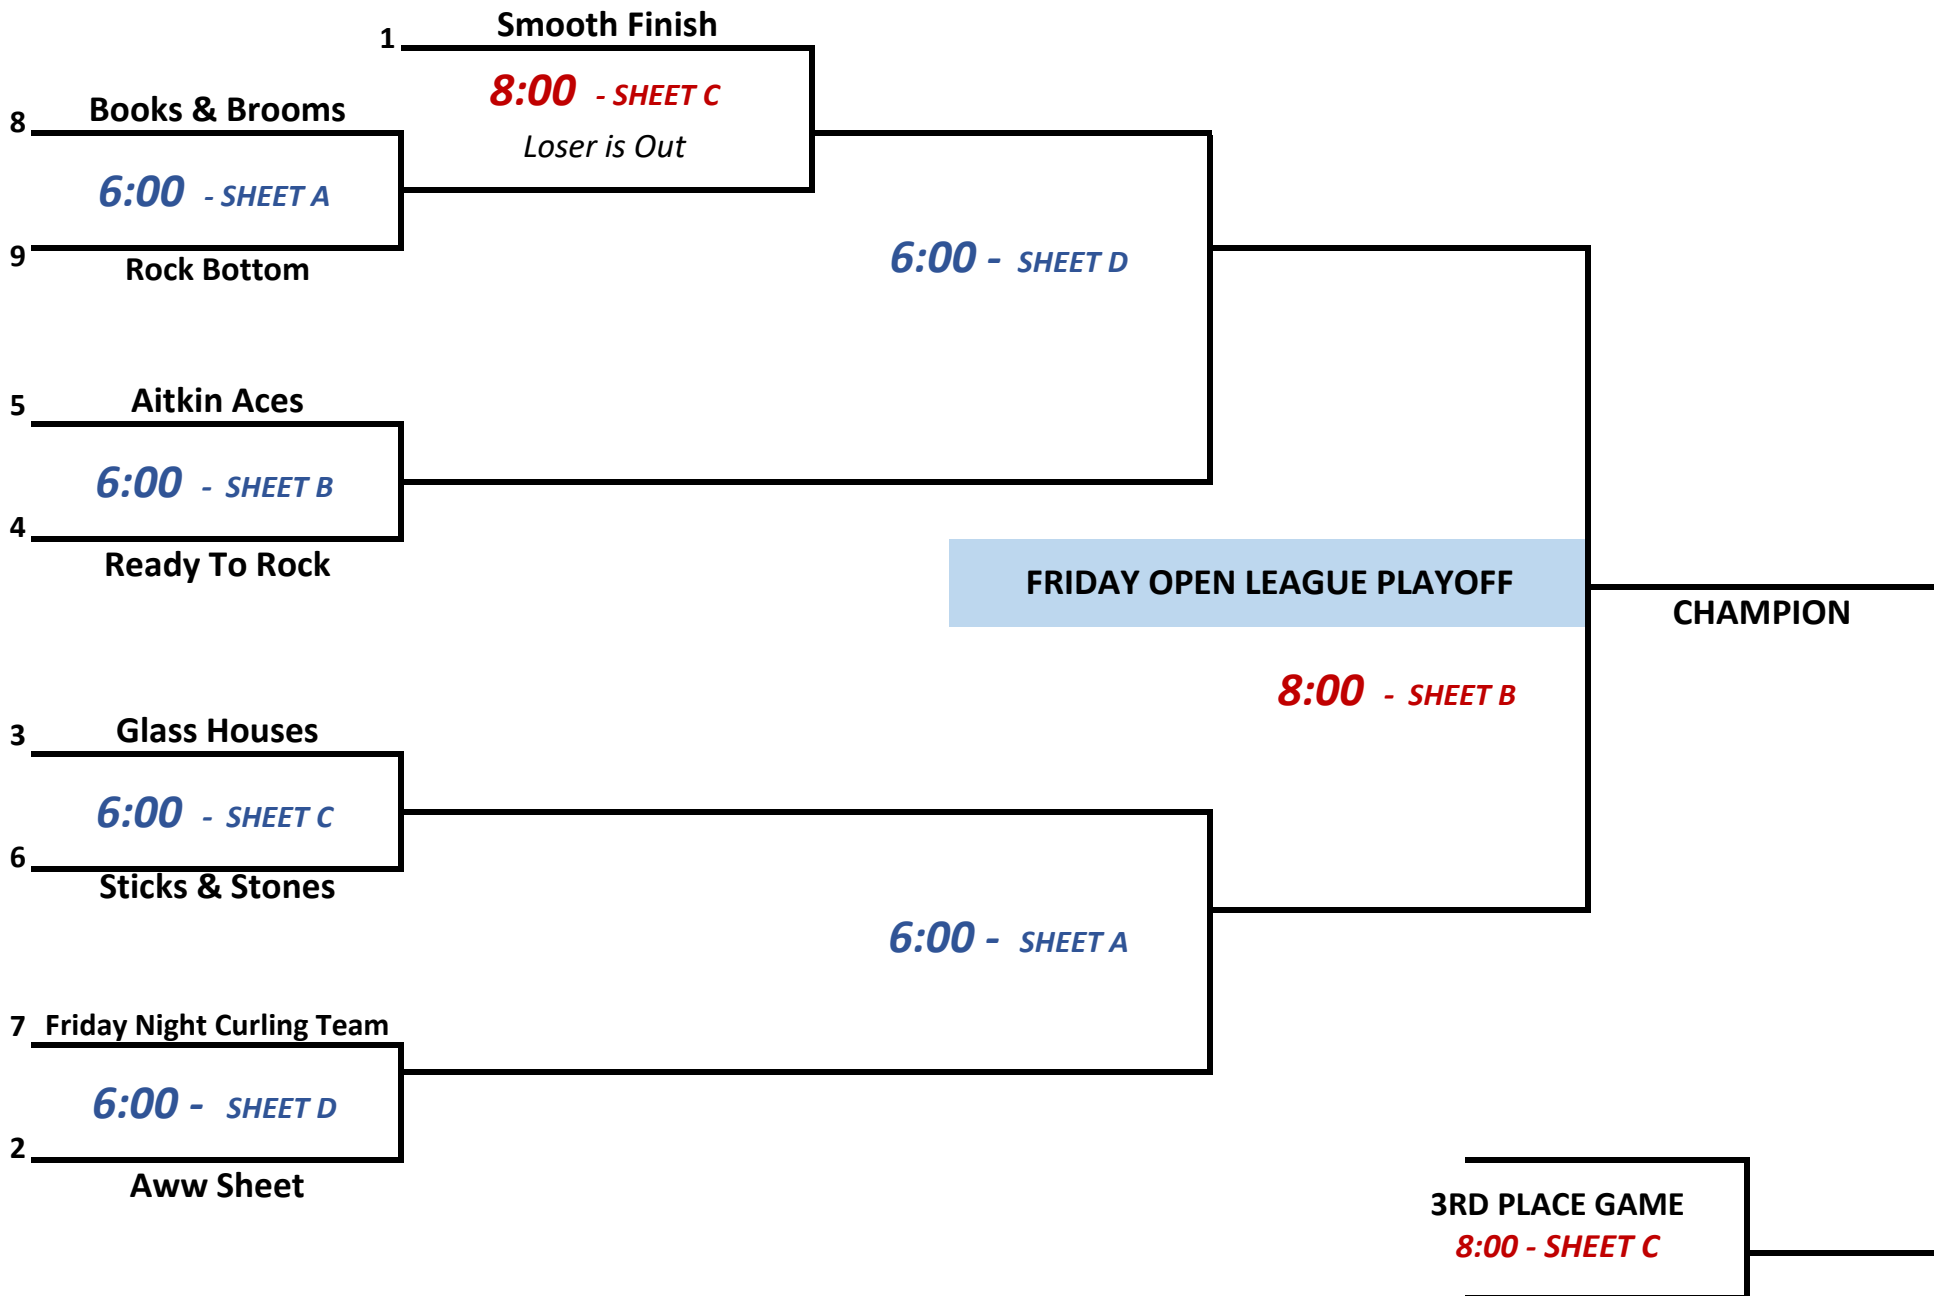

FRIDAY, MARCH 21

FRIDAY, MARCH 28

**FRIDAY, MARCH 28**

Loser 2 vs 7

**6:00 - SHEET C**

Loser 8 vs 9

**Consolation**

Loser 4 vs 5

**6:00 - SHEET B**

Loser 3 vs 6

**8:00 - SHEET D**

**CONSOLATION  
CHAMPION**